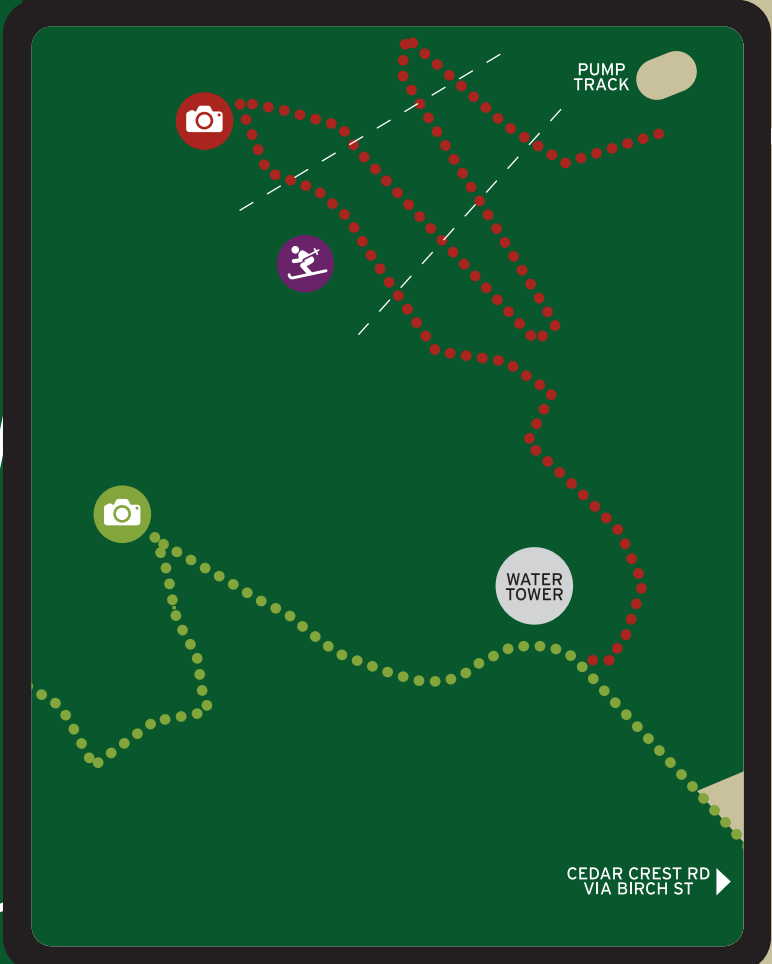

MAP KEY

- RETAIL TRAIL
- RIVERFRONT TRAIL
- ISLAND TRAIL
- PUMP TRACK TRAIL
- OAK HILL TRAIL
- RAILROAD

- SELFIE SPOT
- INFO KIOSK
- WAYPOINT VISITOR CENTER
- PARKING
- BELLOWS FALLS OPERA HOUSE
- ROCKINGHAM FREE PUBLIC LIBRARY
- BROWN-FULLER MEMORIAL PARK
- AMTRACK STATION
- GREEN MTN RAILROAD
- LABYRINTH
- FISH LADDER
- ADAMS GRIST MILL MUSEUM
- ARTIST STUDIOS
- OLDEST VT GAS STATION (CLOSED)
- SKI TOW HILL

2 WAYS TO PLAY!

WALK THE ROCK COLLECT STICKERS & WIN PRIZES

Five Walk the Rock trails are featured on this map. Here's how it works:

- Pick a trail & start walking.
- Look for the "selfie spot" & snap a pic.
- Show your pic to any participating retailer to collect the custom-colored sticker for that trail.
- Collect all 5 stickers and get a Walk the Rock water bottle (while supplies last). Visit RockinghamVT.org/WalkTheRock for details on how to claim your prize!
- Post your selfie on social media with [#walktherock](https://twitter.com/walktherock) and qualify for a special prize drawing!